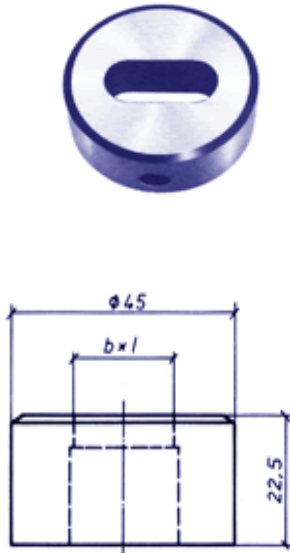

Verfügbare Größen (ø 45mm):

Stück	Größe	Mubeanr.	Verkaufspreis
	10,5 x 26,0 mm	5063803122	CHF 71.50
	10,5 x 31,0 mm	5063803123	CHF 71.50
	10,5 x 21,0 mm	5063803126	CHF 71.50
	10,8 x 21,3 mm	5063803131	CHF 71.50
	10,8 x 25,3 mm	5063803132	CHF 71.50
	10,8 x 30,3 mm	5063803133	CHF 71.50
	11,5 x 22,0 mm	5063803136	CHF 71.50
	11,5 x 26,0 mm	5063803137	CHF 71.50
	11,5 x 31,0 mm	5063803138	CHF 71.50
	11,3 x 20,3 mm	5063803150	CHF 71.50
	11,3 x 25,3 mm	5063803151	CHF 71.50
	11,3 x 30,3 mm	5063803152	CHF 71.50
	12,0 x 21,0 mm	5063803159	CHF 71.50
	12,0 x 26,0 mm	5063803160	CHF 71.50
	12,0 x 31,0 mm	5063803161	CHF 71.50
	12,3 x 20,3 mm	5063803171	CHF 71.50
	12,3 x 25,3 mm	5063803172	CHF 71.50
	12,3 x 30,3 mm	5063803173	CHF 71.50
	13,0 x 21,0 mm	5063803175	CHF 71.50
	13,0 x 26,0 mm	5063803176	CHF 71.50
	13,0 x 31,0 mm	5063803177	CHF 71.50
	13,3 x 20,3 mm	5063803183	CHF 71.50
	13,3 x 25,3 mm	5063803184	CHF 71.50
	13,3 x 30,3 mm	5063803185	CHF 71.50
	13,8 x 20,3 mm	5063803201	CHF 71.50
	13,8 x 25,3 mm	5063803202	CHF 71.50
	13,8 x 30,3 mm	5063803203	CHF 71.50
	14,0 x 21,0 mm	5063803187	CHF 71.50
	14,0 x 26,0 mm	5063803188	CHF 71.50
	14,0 x 31,0 mm	5063803189	CHF 71.50
	14,5 x 21,0 mm	5063803208	CHF 71.50
	14,5 x 26,0 mm	5063803209	CHF 71.50
	14,5 x 31,0 mm	5063803210	CHF 71.50
	14,3 x 20,3 mm	5063803221	CHF 71.50
	14,3 x 25,3 mm	5063803222	CHF 71.50
	14,3 x 30,3 mm	5063803223	CHF 71.50
	15,0 x 21,0 mm	5063803227	CHF 71.50
	15,0 x 26,0 mm	5063803228	CHF 71.50
	15,0 x 31,0 mm	5063803229	CHF 71.50
	16,3 x 25,3 mm	5063803238	CHF 71.50
	16,3 x 30,3 mm	5063803239	CHF 71.50